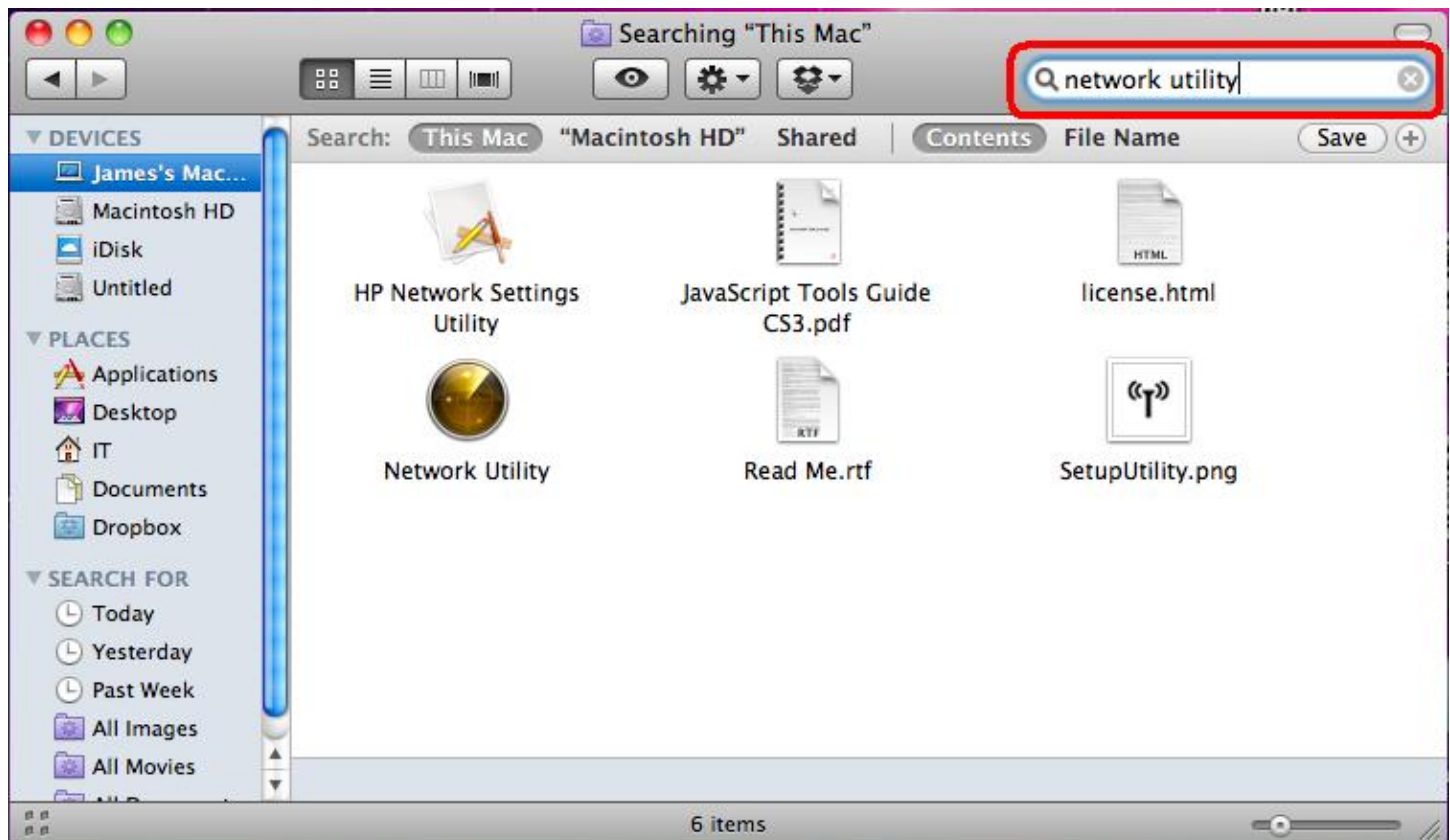

How to find the IP Address of a MAC

On the application bar (usually at the bottom of the screen), choose Finder:

When the Finder screen pops up, type in **network utility** in the search bar:

Click on the **Network Utility** button:

You will see the following screen. This is where the IP Address is located: