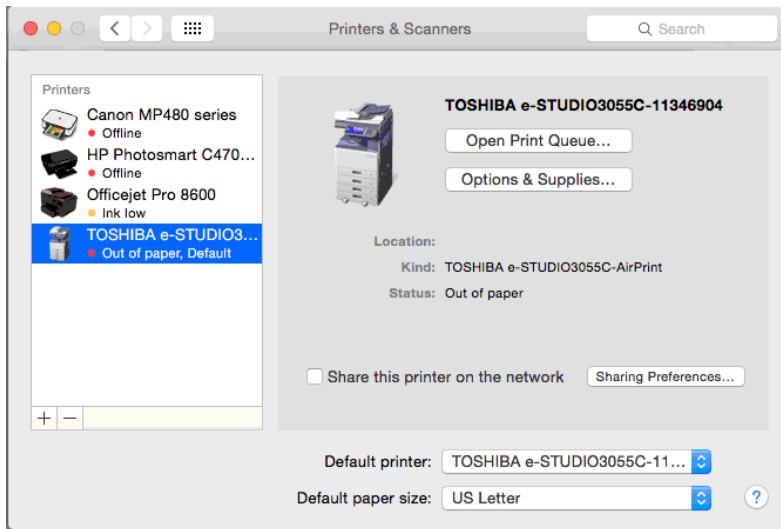

Finding The IP Address on a Mac Thru AirPrint:

Go To: [Options & Supplies]

Go To: [Show Printer Webpage]

This will display in the browser address bar...you can then go to [Network] and see the IP Address