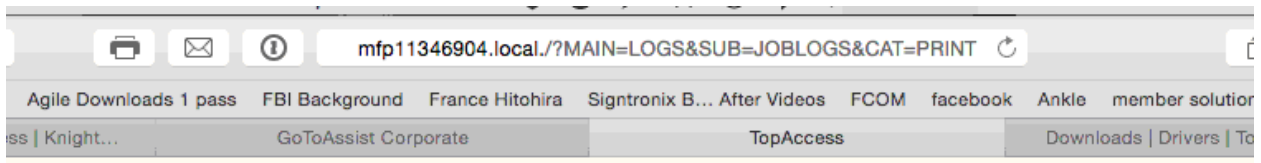

Finding The IP Address on a Mac Thru AirPrint:

Go To: [Options & Supplies]

Go To: [Show Printer Webpage]

This will display in the browser address bar...you can then go to [Network] and see the IP Address