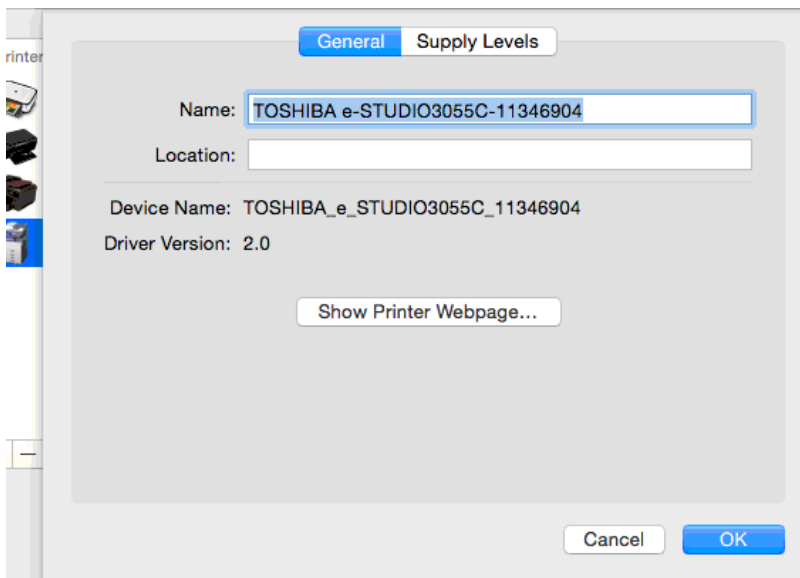

Finding The IP Address on a Mac Thru AirPrint:

Go To: [Options & Supplies]

Go To: [Show Printer Webpage]

This will display in the browser address bar...you can then go to [Network] and see the IP Address