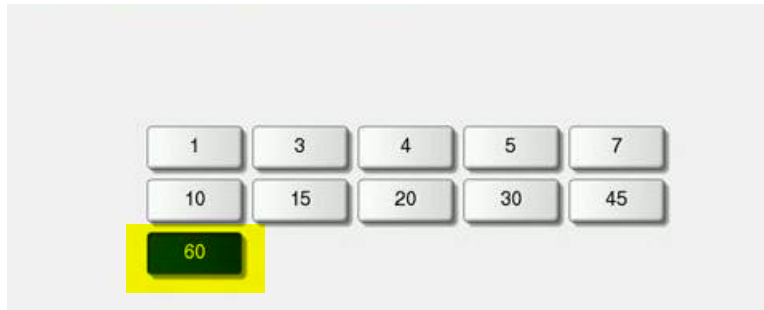

Change sleep timer to 240

Disable super Sleep