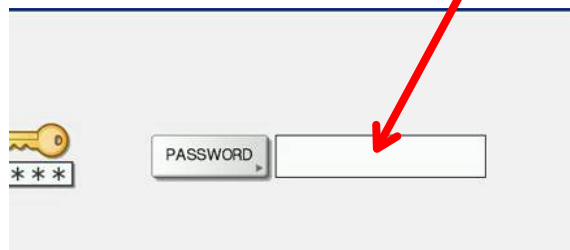

After the driver does a factory default?

Hit User function

Then Admin

Password 123456

General