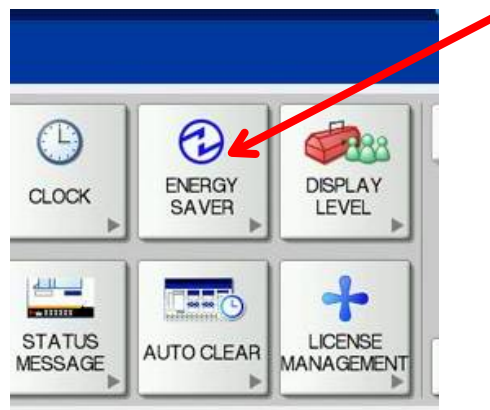

Energy Saver

Click both Auto power save and sleep super sleep